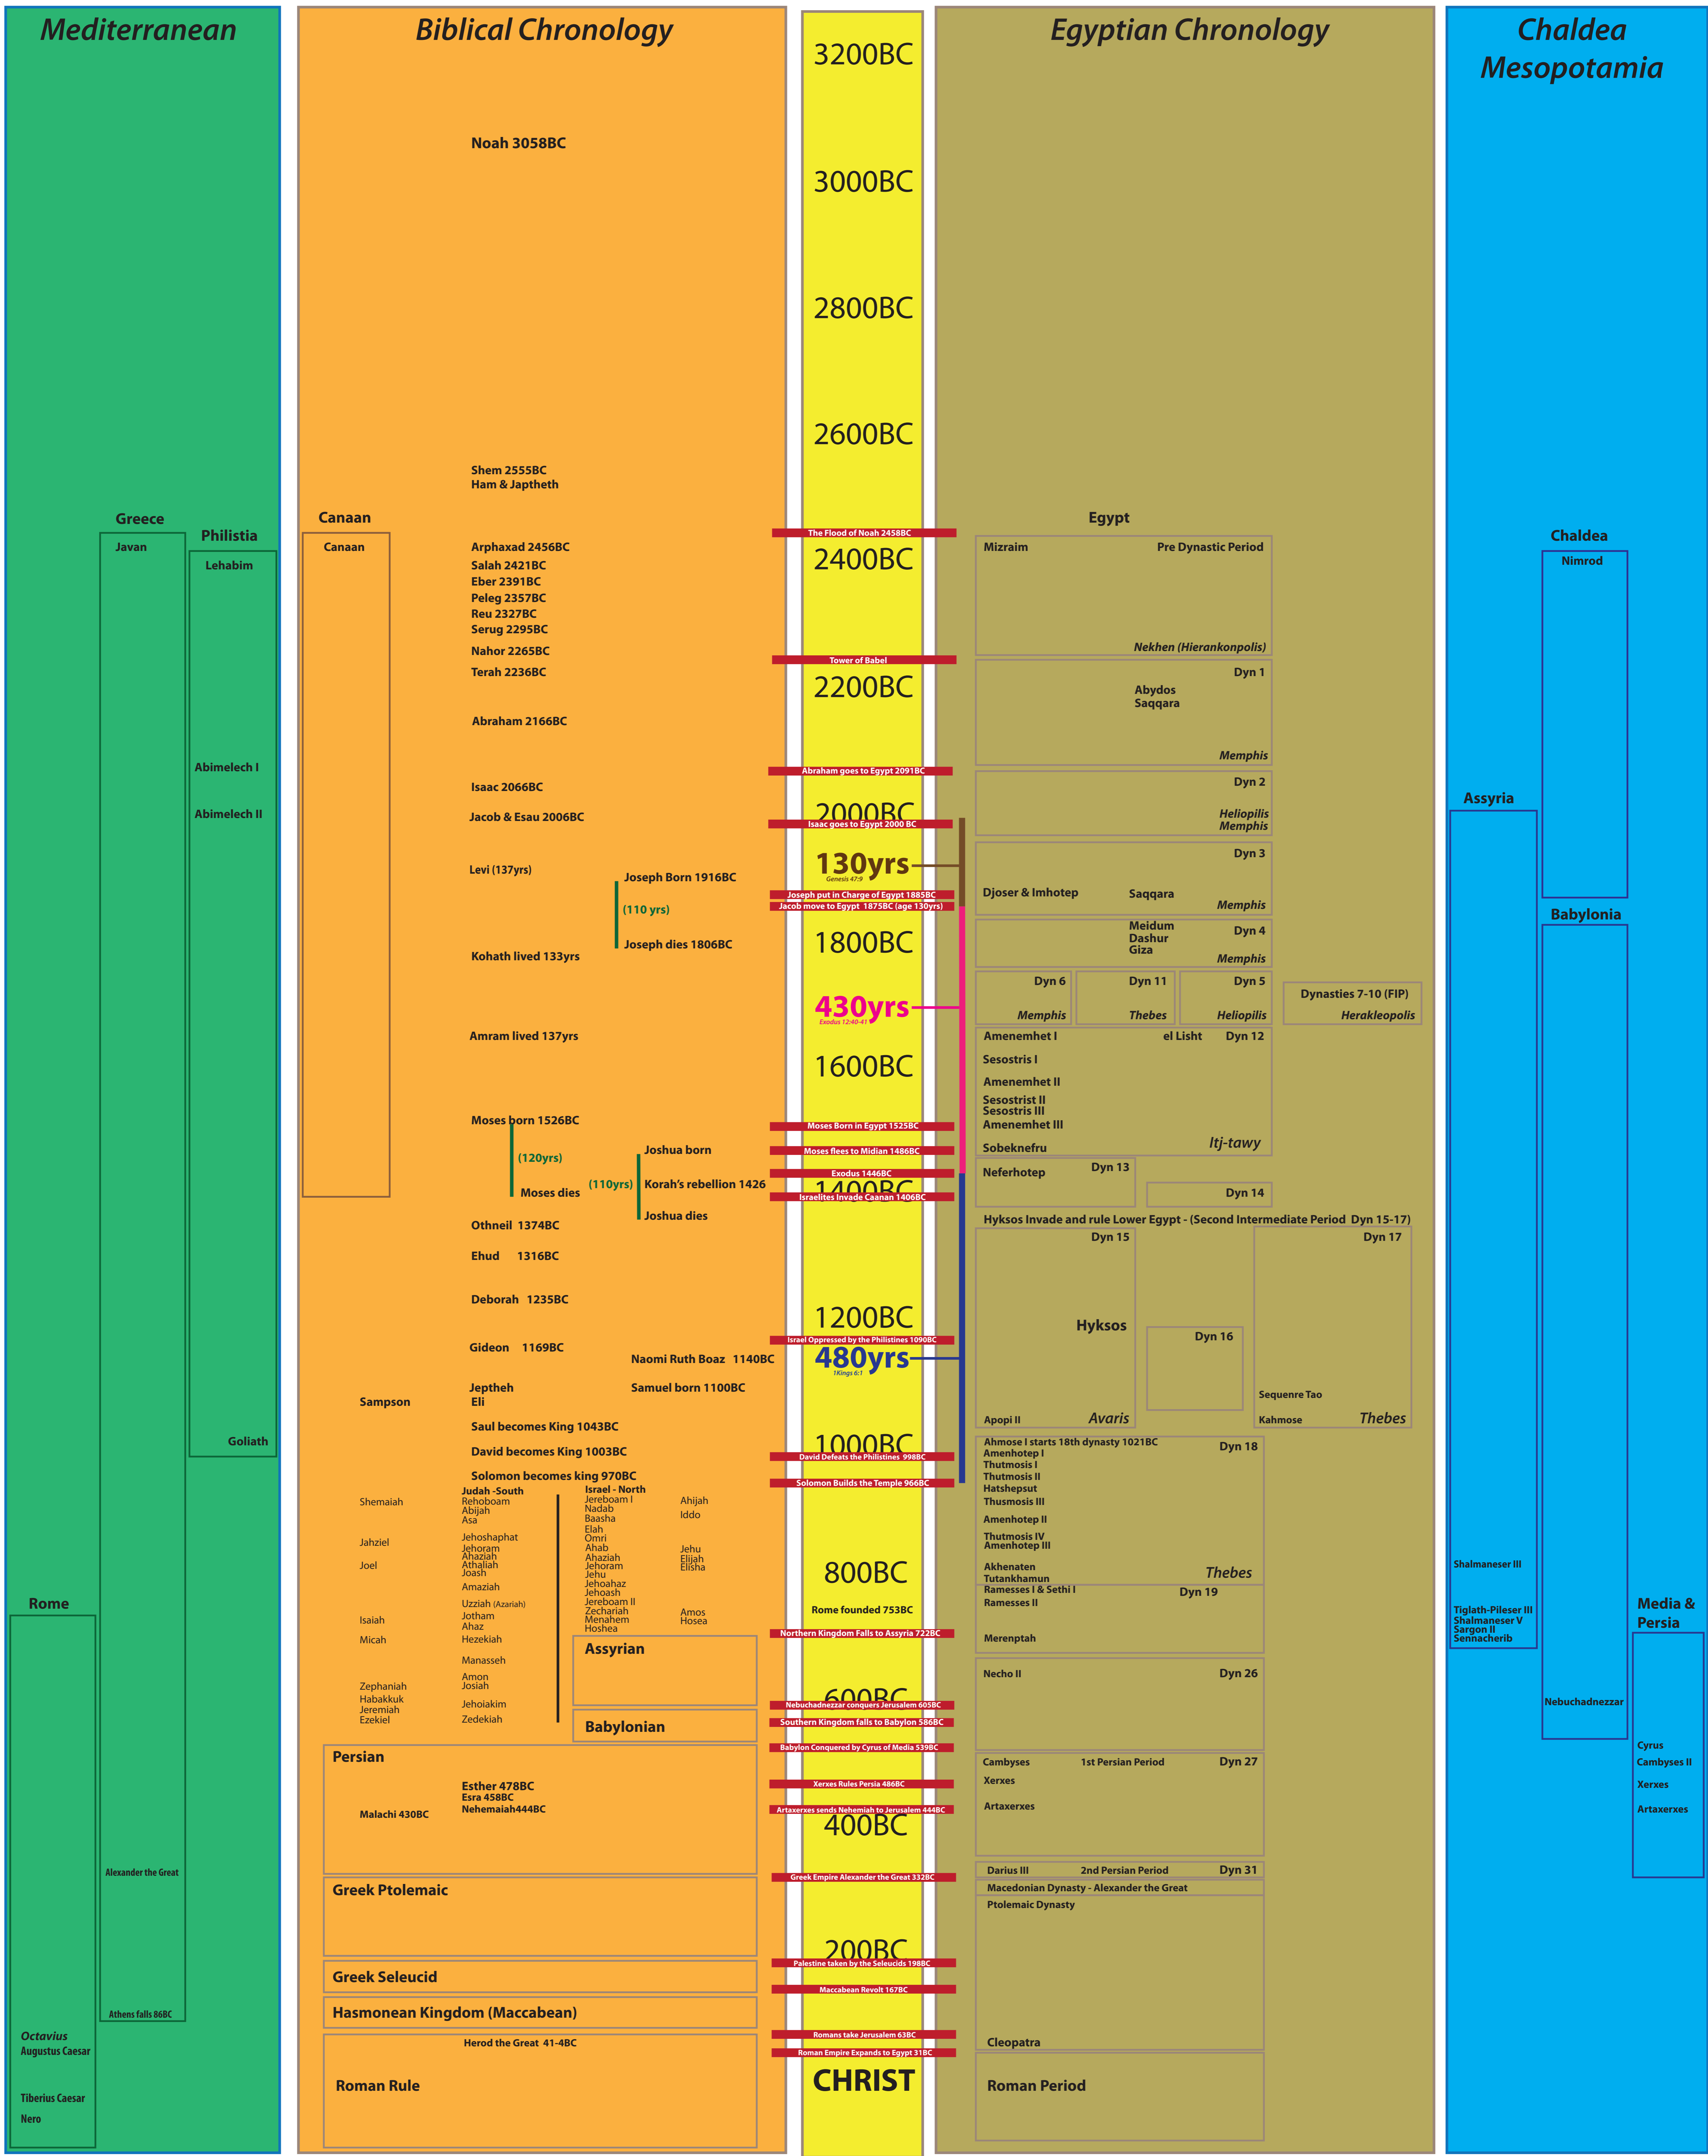

Aligning History with the Bible

Timeline Noah to Christ

Legend